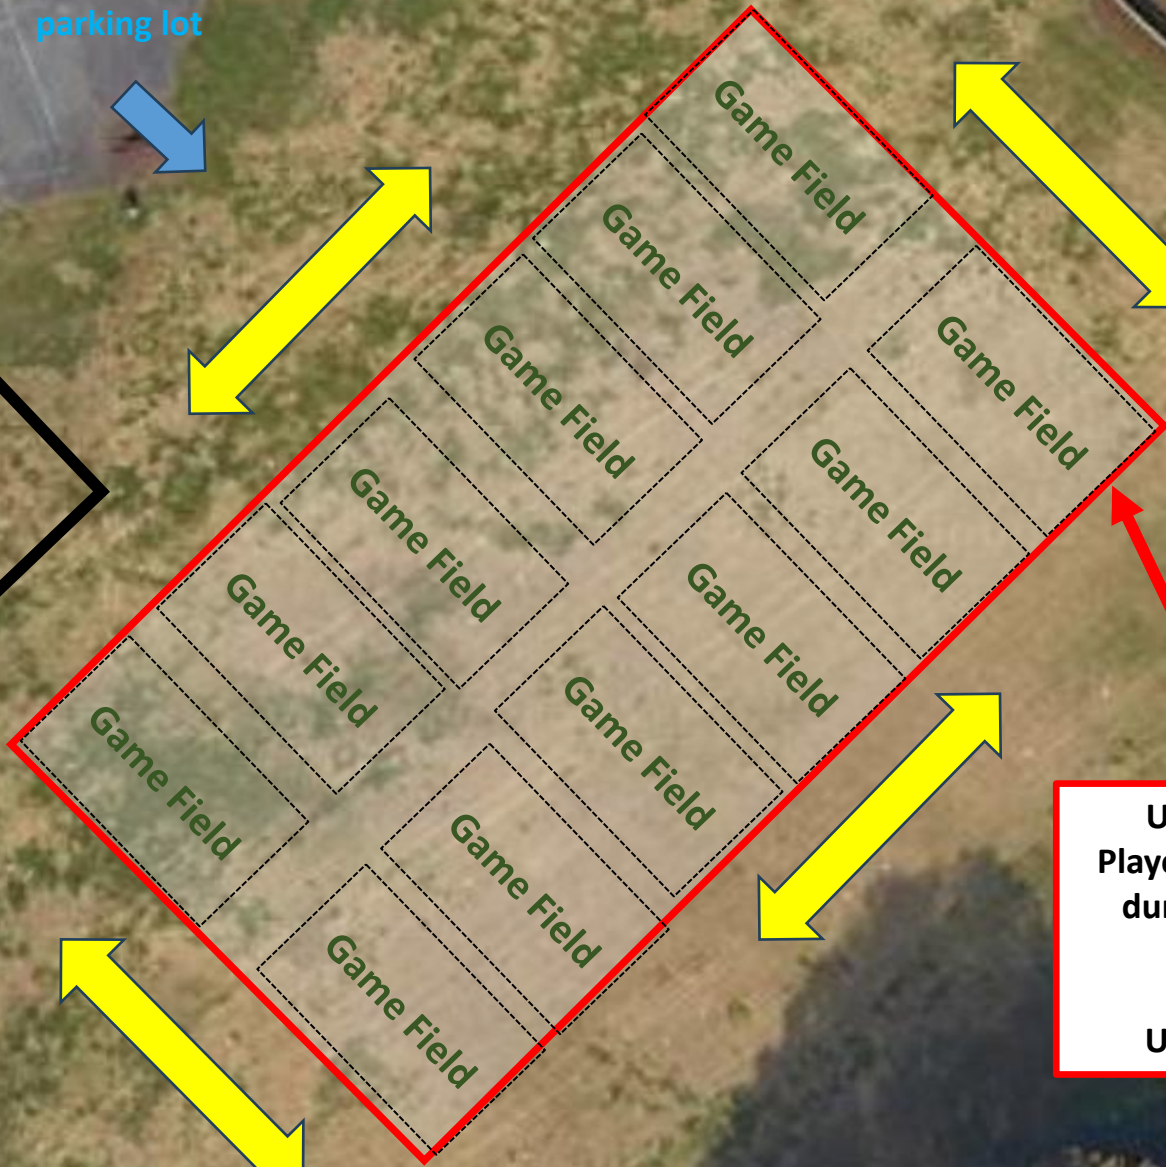

**Burke School  
Saturdays**

Walking Direction  
← →

From parking lot  
↓

U4  
Training Area

**U5/6 Training Area  
Players and Coaches only  
during game sessions:**

**U5 9:00-9:45 am  
U6 10:15-11:00 am**